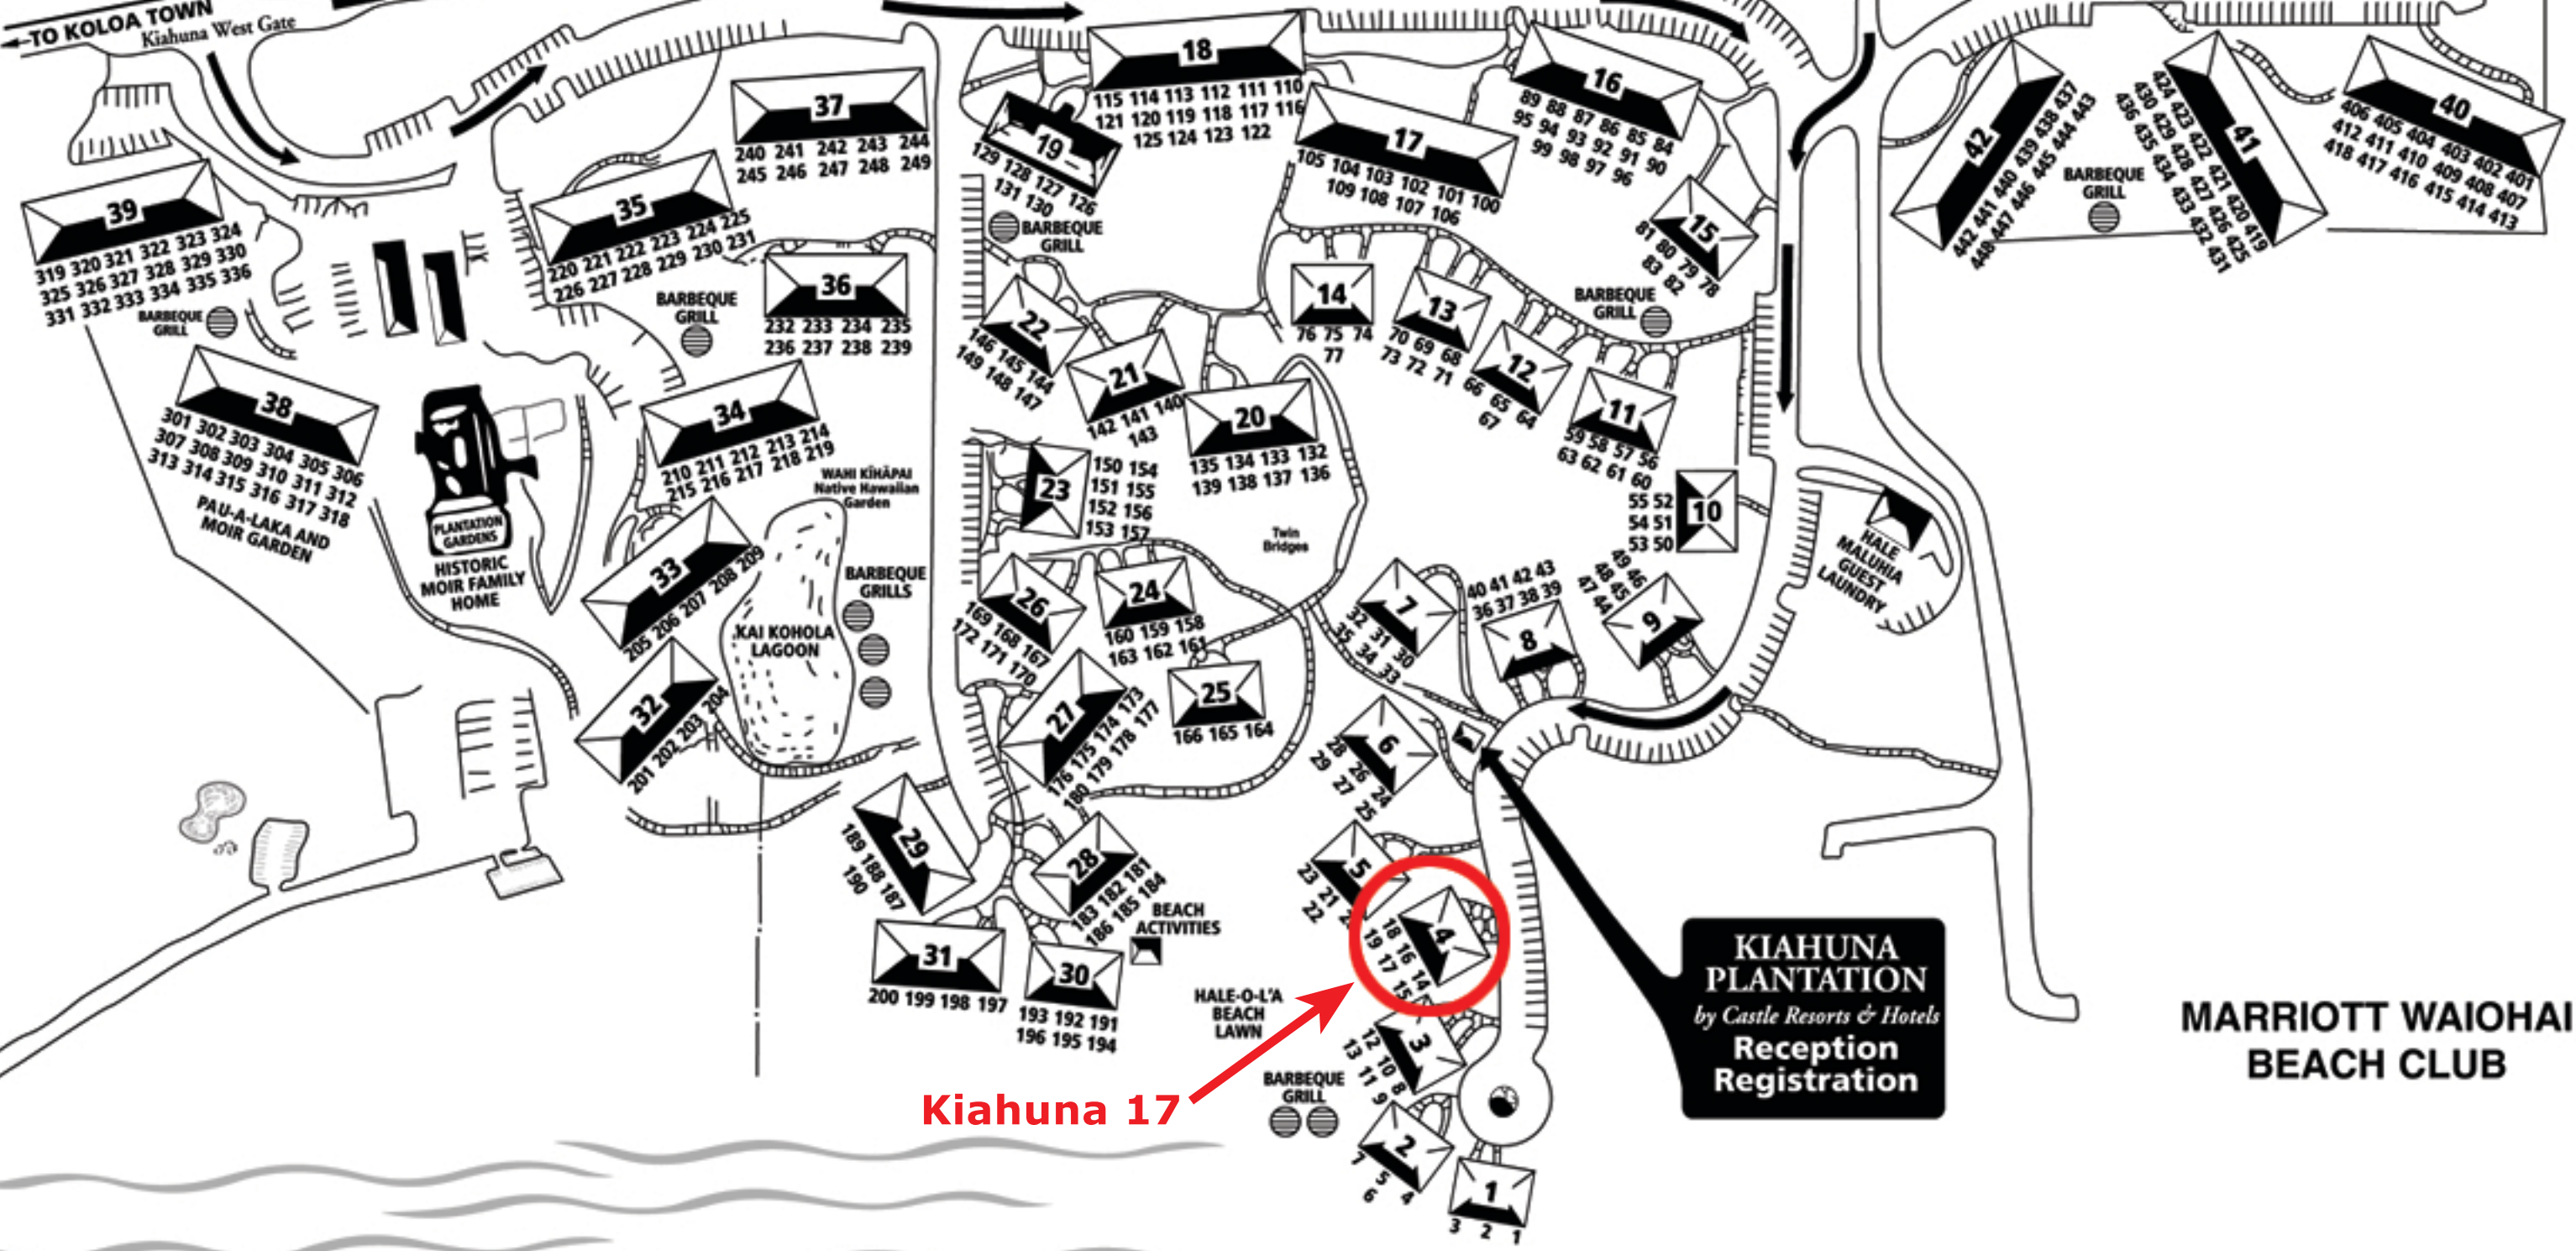

Kauai, Hawaii

KIAHUNA PLANTATION

& The Beach Bungalows

KIAHUNA SWIM & TENNIS CLUB

KIAHUNA EAST GATE
Main Entrance for
Castle Resorts & Hotels
**Reception
Registration**

Office Hours: 24 hours
Check-in: 3:00 p.m.
Check-out: 12:00 noon

Joe's on the Green

KIAHUNA GOLF COURSE

POIPU SHOPPING VILLAGE

ROAD

POIPU

TO KOLOA TOWN
Kiahuna West Gate

Kiahuna 17

KIAHUNA PLANTATION
by Castle Resorts & Hotels
**Reception
Registration**

MARRIOTT WAIHAI BEACH CLUB